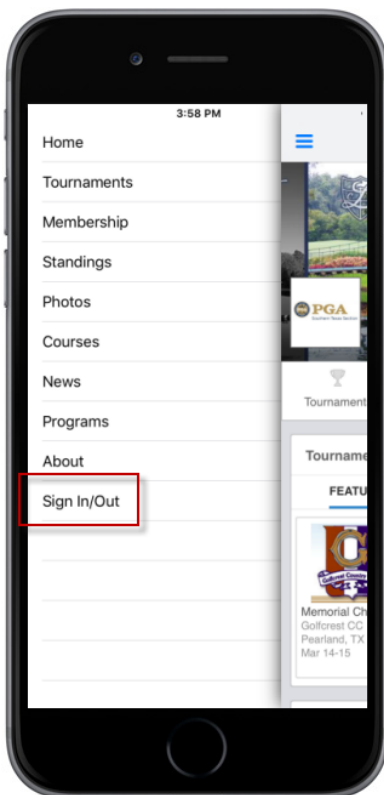

Access the Directory in the App

Please follow the directions below to access the Directory.

1. Open the App and tap the “Menu” icon at the top-left of the screen

2. Tap “Sign In/Out”

3. Sign in with your Id (PGA member #) and password (on BlueGolf)

4. Once Signed In, tap the “Menu” icon and tap “Directory” to launch the Directory