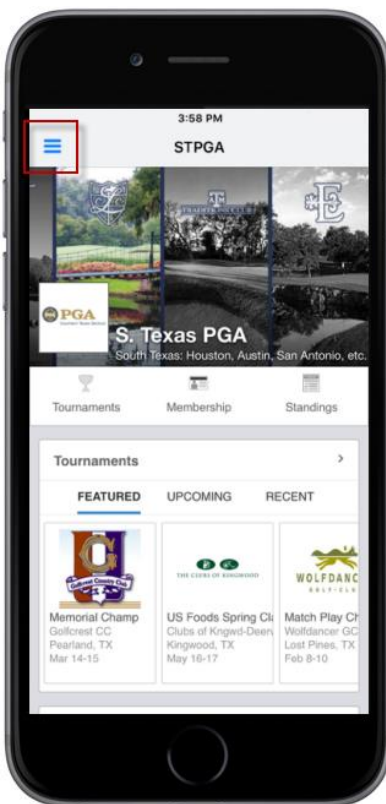

Access the Directory in the App

Please follow the directions below to access the Directory.

1. Open the App and tap the “Menu” icon at the top-left of the screen

2. Tap “Sign In/Out”

3. Sign in with your Id (PGA member #) and password (on BlueGolf)

4. Once Signed In, tap the “Menu” icon and tap “Directory” to launch the Directory