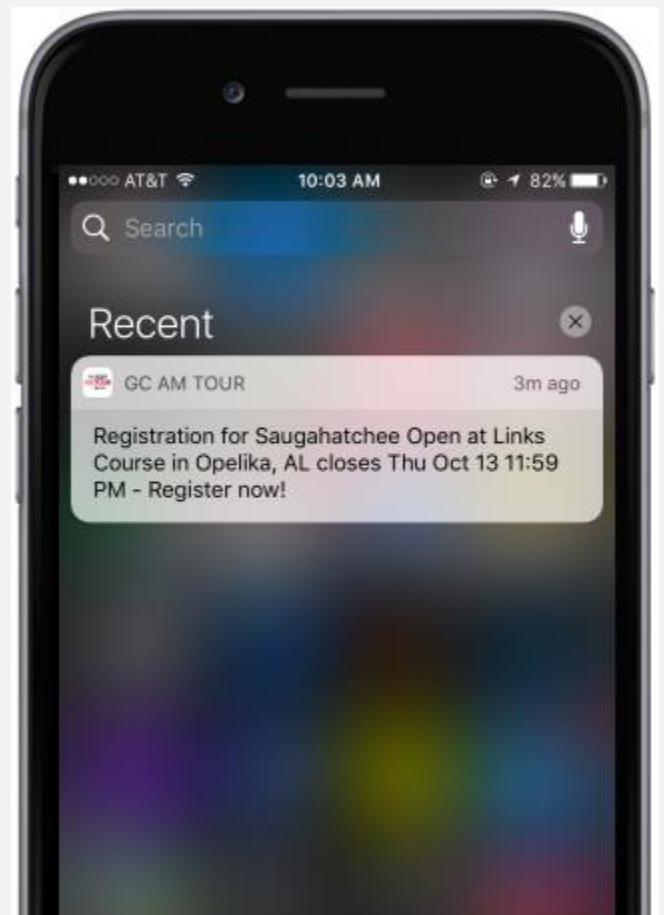

Push Notifications

Notifications automatically sent right to your members when tournament registration is closing and spots are open.