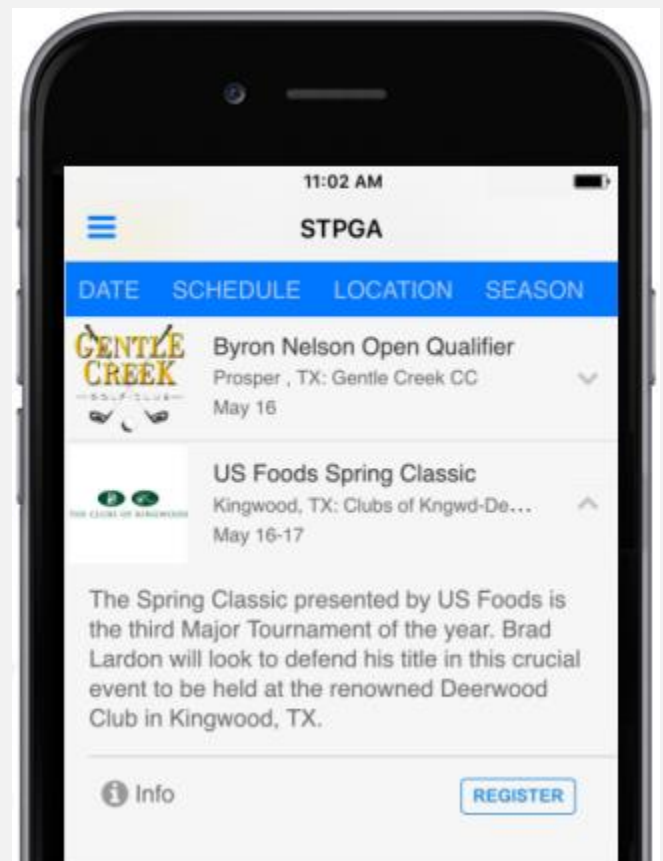

App Overview

APP HIGHLIGHTS:

QUICK REGISTRATION

Easy Tournament and Membership registration.

TOURNAMENTS

Interactive Leaderboards, Pairings, Info pages & more.

ADVANCED FEATURES

Summon Official, Scorecards, GPS Distance, more.

Tournaments

Quick and easy Tournament Registration and 1-tap access to Schedules, Leaderboards, Pairings, Personalized Tournament Info and more.

Standings

Easy access to POY / OOM information including personalized Standings, statistics and more.