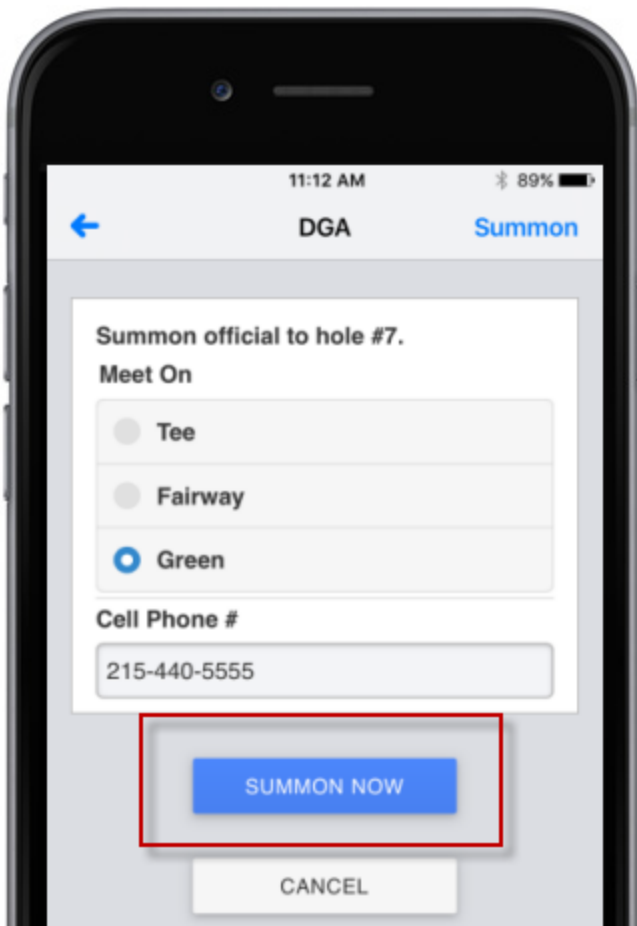

Advanced Features

Leading-edge tools for members including Summon Rules Official, GPS Distance, Pace of Play Alerts, Scorecard and more. Integrated with innovative tournament management tools.

Push Notifications

Notifications automatically sent right to your members when tournament registration is closing and spots are open.