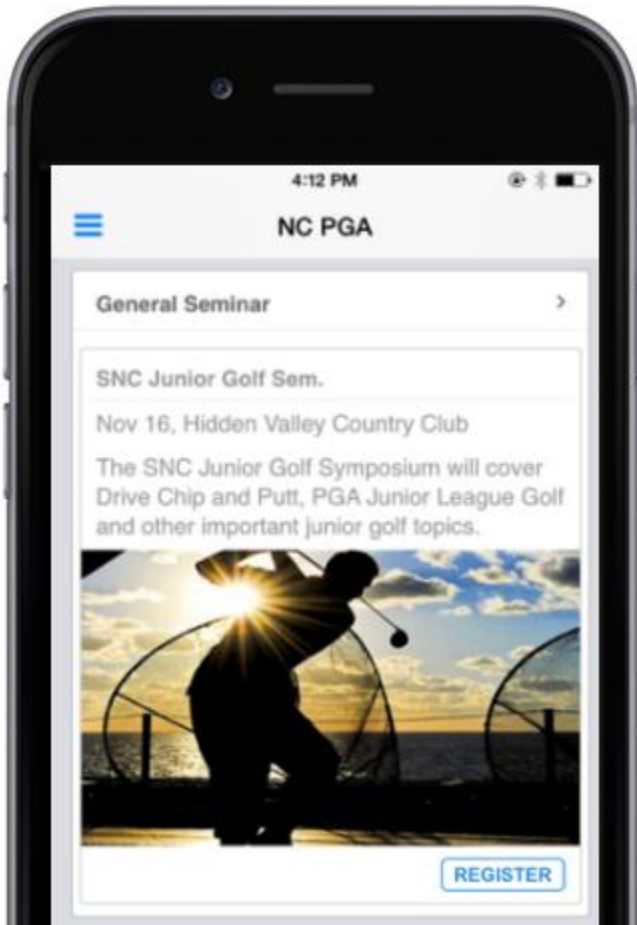

Tournaments

Quick and easy Tournament Registration and 1-tap access to Schedules, Leaderboards, Pairings, Personalized Tournament Info and more.

Standings

Easy access to POY / OOM information including personalized Standings, statistics and more.

Photos / Videos

Great-looking Tournament and Member photos. Video integrated directly from your YouTube channel.

Seminars / Clinics

Attractive Seminars and Clinics sections with Banner, detailed Info and 1-tap Registration.