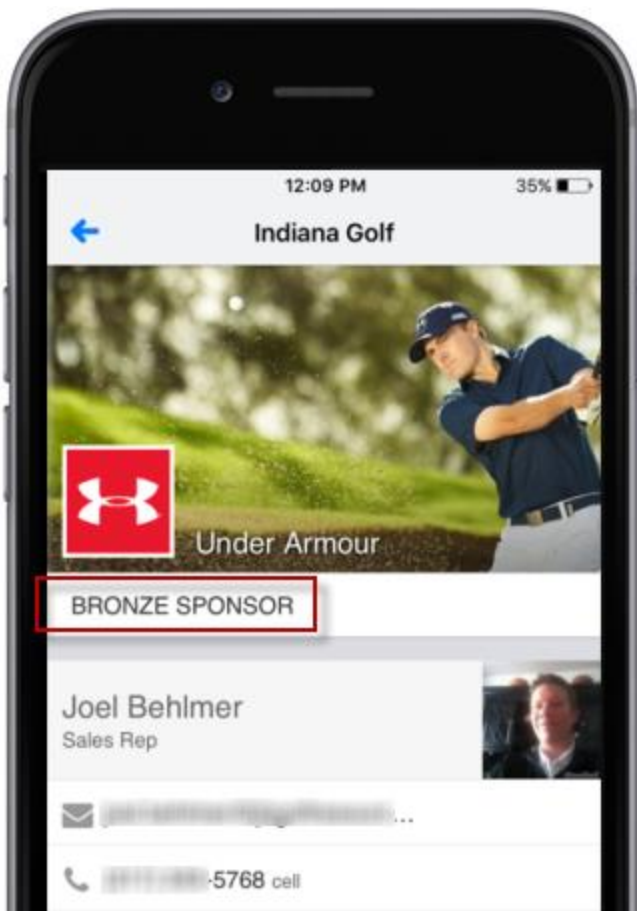

Directory

(Optional)

Comprehensive Directory with 1-tap access to call, text or email contacts.

Directory can include Members, Facilities, Reps / Partners, Committees, Staff and Boards.

Membership

(Optional)

Attractive Membership card with Banner, Info and 1-tap access to "JOIN", right from the phone.