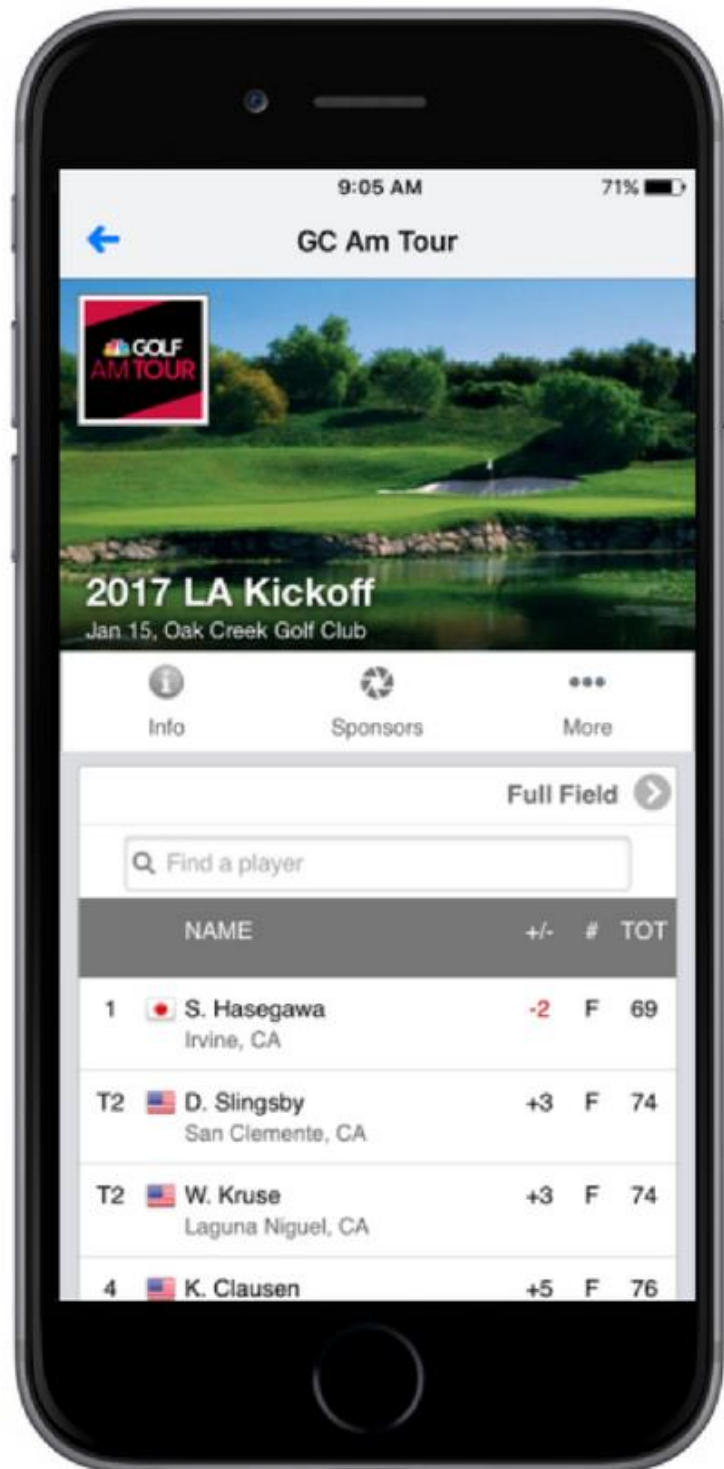

App Overview

APP HIGHLIGHTS:

QUICK REGISTRATION

Easy Tournament and Membership registration.

TOURNAMENTS

Interactive Leaderboards, Pairings, Info pages & more.

ADVANCED FEATURES

Summon Official, Scorecards, GPS Distance, more.

HIGH QUALITY

Comparable to apps provided by Apple & Google.

OPTIMAL PERFORMANCE

Fast, reliable speed and performance.

SMART ANALYTICS

Pivotal data to track app engagement.