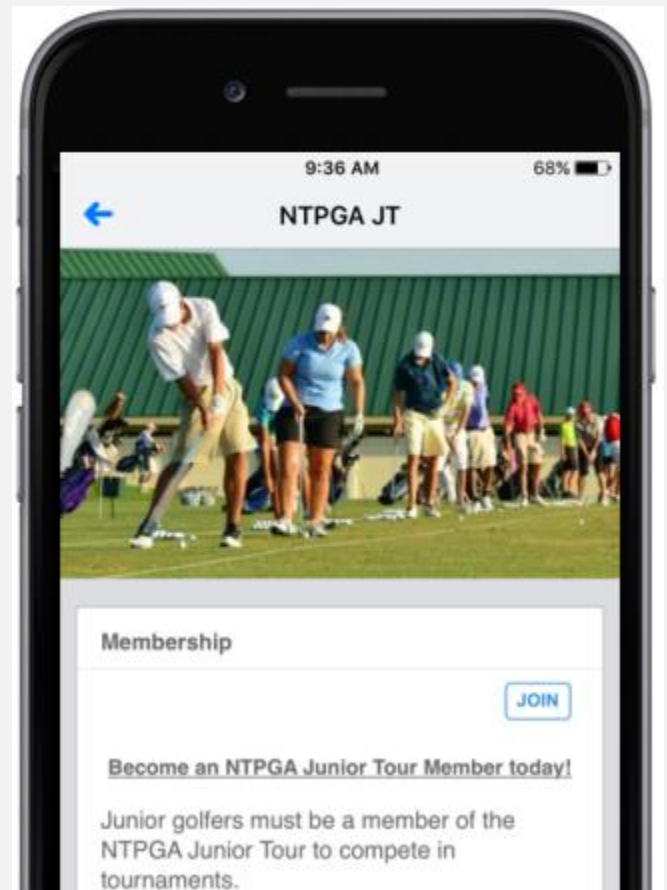

Push Notifications

Notifications automatically sent right to your members when tournament registration is closing and spots are open.

Directory

(Optional)

Comprehensive Directory with 1-tap access to call, text or email contacts.

Directory can include Members, Facilities, Reps / Partners, Committees, Staff and Boards.

Membership

(Optional)

Attractive Membership card with Banner, Info and 1-tap access to "JOIN", right from the phone.