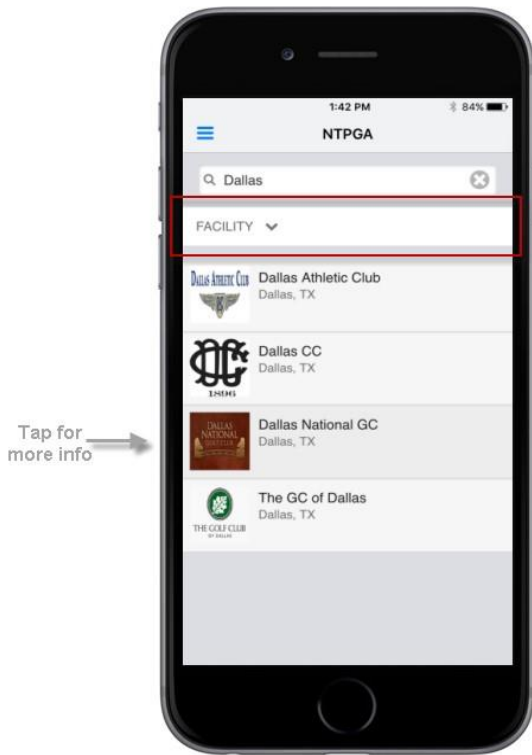

New! App Directory for PGA Sections

The new App "Directory" enables PGA Members to connect with colleagues in just a few taps.

Search for members by **Last name** or **Facility name**. Search results include a "Card" for each Member with contact info and 1-tap access to call or email.

Search by Member Name

- The Directory homescreen includes a Search box at the top. Simply enter all or part of a last name.
- Search results show all members that match. Note that results include a photo, affiliated facility and classification.

- The member's card includes phone number(s) and email address. Tap phone # to call the member. Tap email address to compose an email to the member.

Tap to contact

Search by Facility Name

- The dropdown below the search box enables you to switch to a Search by Facility. Choose Facility in the dropdown and enter part or all of a facility name in the search box.

- Tap a facility name in the search results to view the Facility and a card for each Member at the Facility.
- Swipe down to view all Members at the Facility. A-1's are listed first.