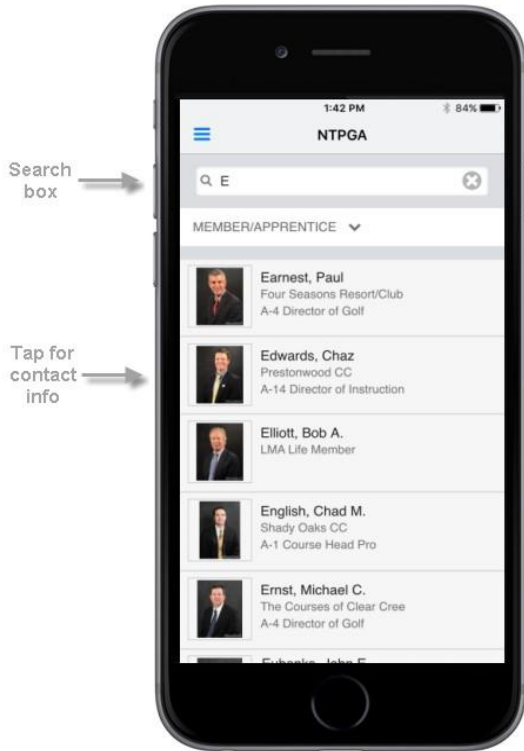

New! App Directory for PGA Sections

The new App "Directory" enables PGA Members to connect with colleagues in just a few taps.

Search for members by **Last name** or **Facility name**. Search results include a "Card" for each Member with contact info and 1-tap access to call or email.

Search by Member Name

- The Directory homescreen includes a Search box at the top. Simply enter all or part of a last name.
- Search results show all members that match. Note that results include a photo, affiliated facility and classification.

- The member's card includes phone number(s) and email address. Tap phone # to call the member. Tap email address to compose an email to the member.

Tap to contact

Search by Facility Name

- The dropdown below the search box enables you to switch to a Search by Facility. Choose Facility in the dropdown and enter part or all of a facility name in the search box.

- Tap a facility name in the search results to view the Facility and a card for each Member at the Facility.
- Swipe down to view all Members at the Facility. A-1's are listed first.